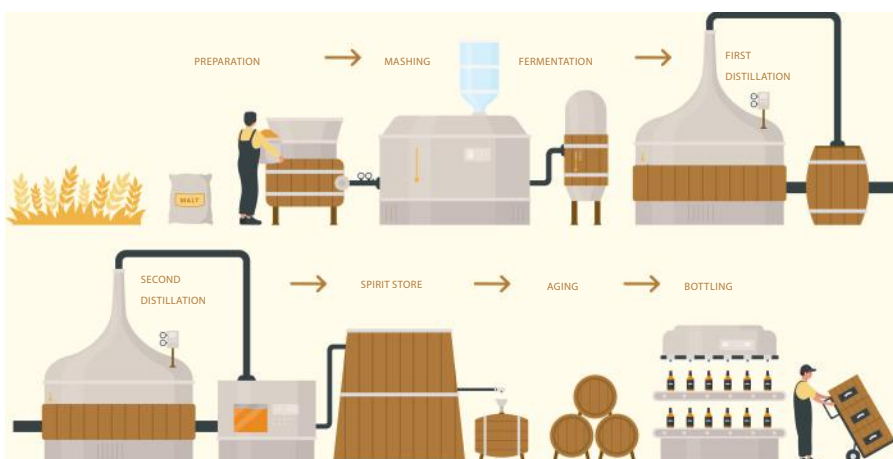

HOW TO DRINK WHISKEY LIKE A SIR

POUR LIGHTLY

Don't fill your glass- you want an ounce
or two at most.

SWIRL THE WHISKEY

So it coats the glass, then breathe deeply with your nose
about an inch from the liquid. Open your mouth as you
inhale to let the alcohol fumes escape so you can better
discern other flavor notes.

ADD A SPLASH OF WATER TO YOUR GLASS

Seriously. Even a few drops will help reduce that familiar
burn you get from the alcohol in the whiskey, enabling you
to pick up the other subtle flavors present.

"CHEW" YOUR DRINK

Roll the liquid around in your mouth, exposing
it to your entire tongue so you can pick up each
unique flavor.

BREATHE THROUGH YOUR NOSE

As you swallow so that the fumes rise up into your
sinuses- the best way to appreciate the spirit's finish.